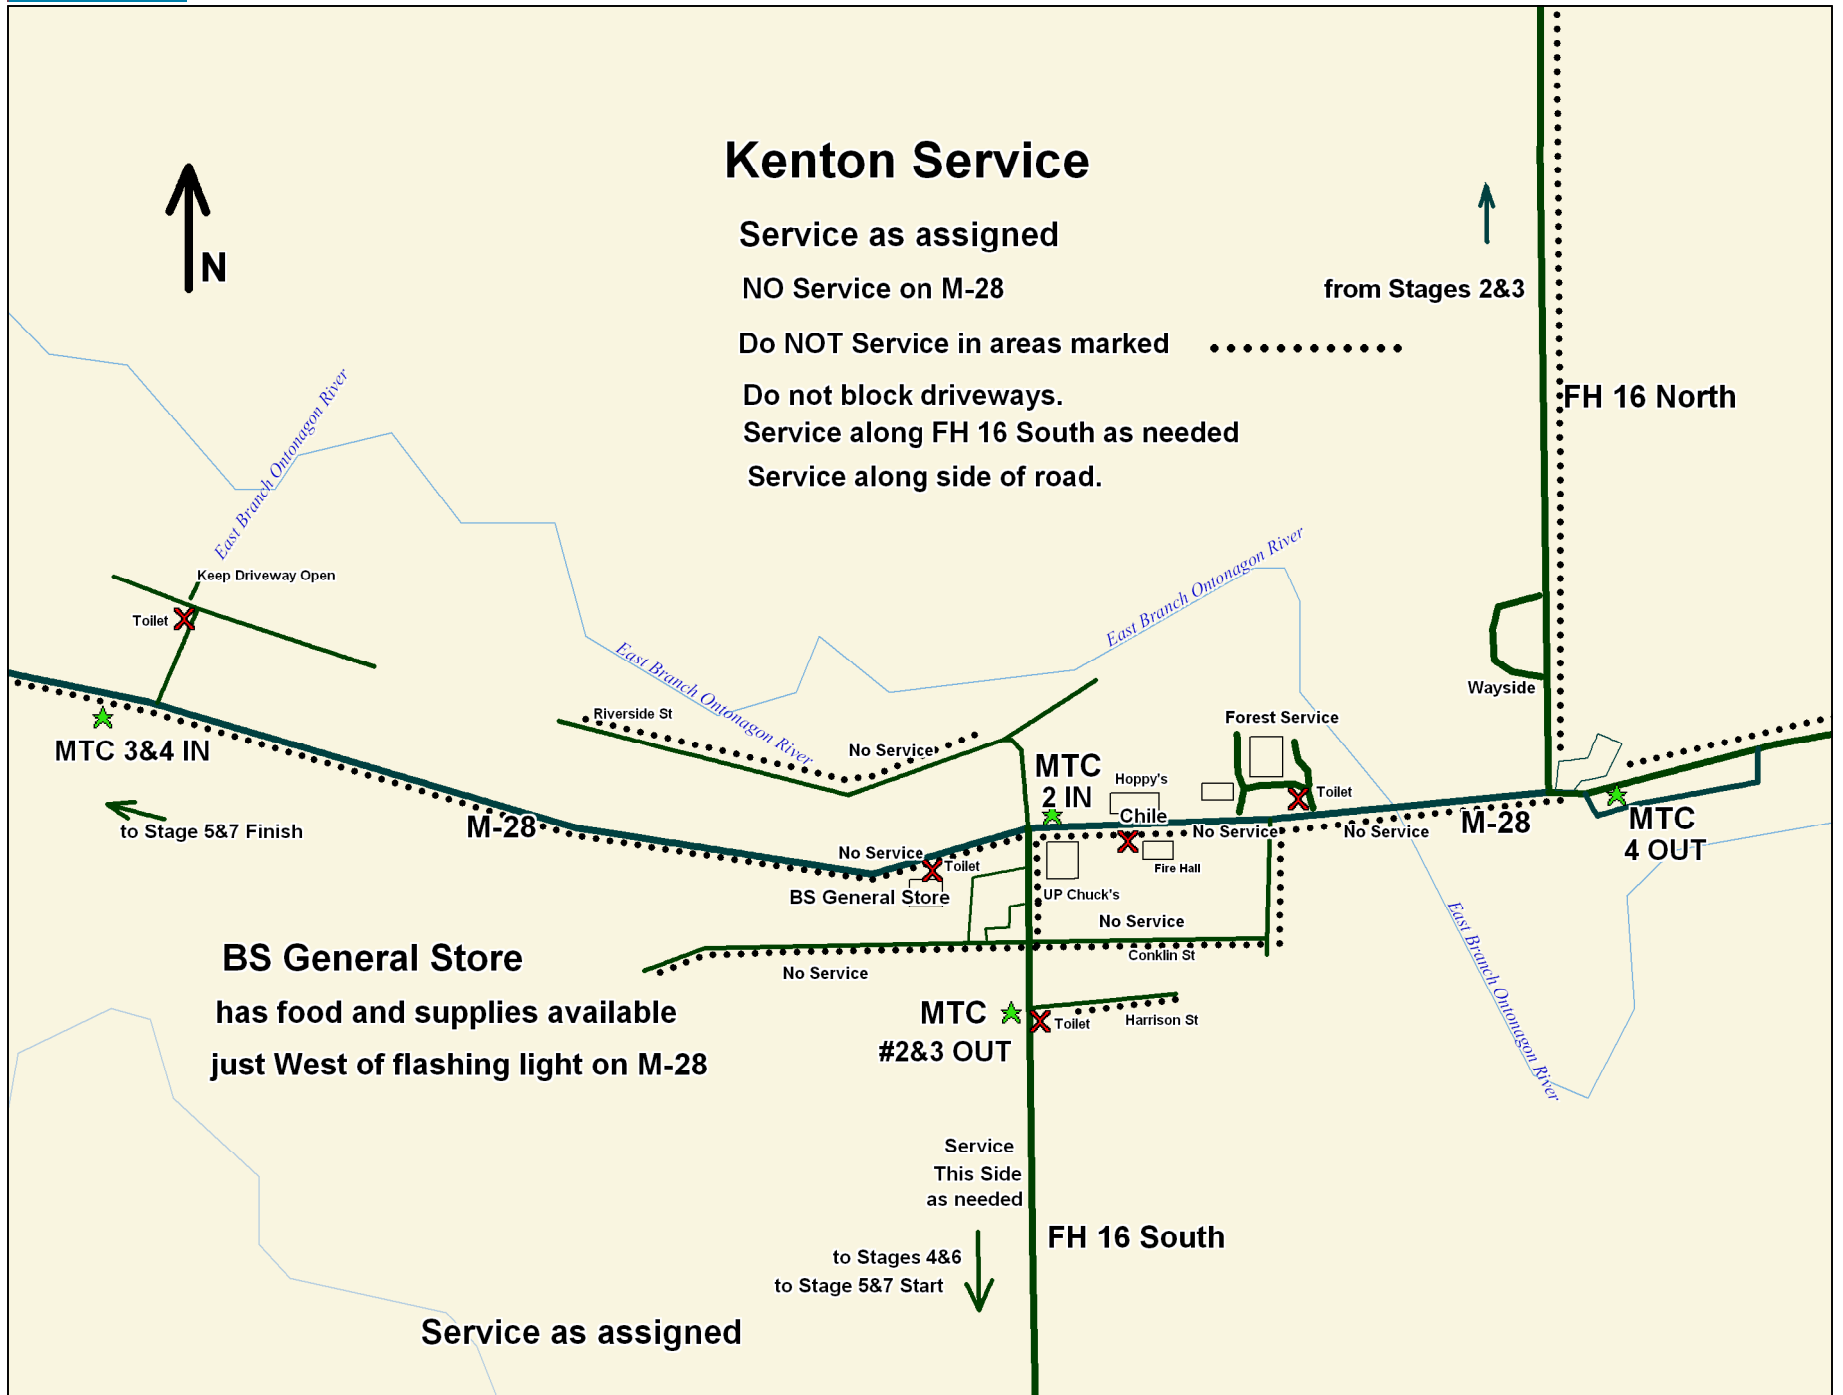

Kenton Service

Service as assigned

NO Service on M-28

from Stages 2&3

Do NOT Service in areas marked

Do not block driveways.

Service along FH 16 South as needed

Service along side of road.

BS General Store
has food and supplies available
just West of flashing light on M-28

Service
This Side
as needed
to Stages 4&6
to Stage 5&7 Start

Service as assigned