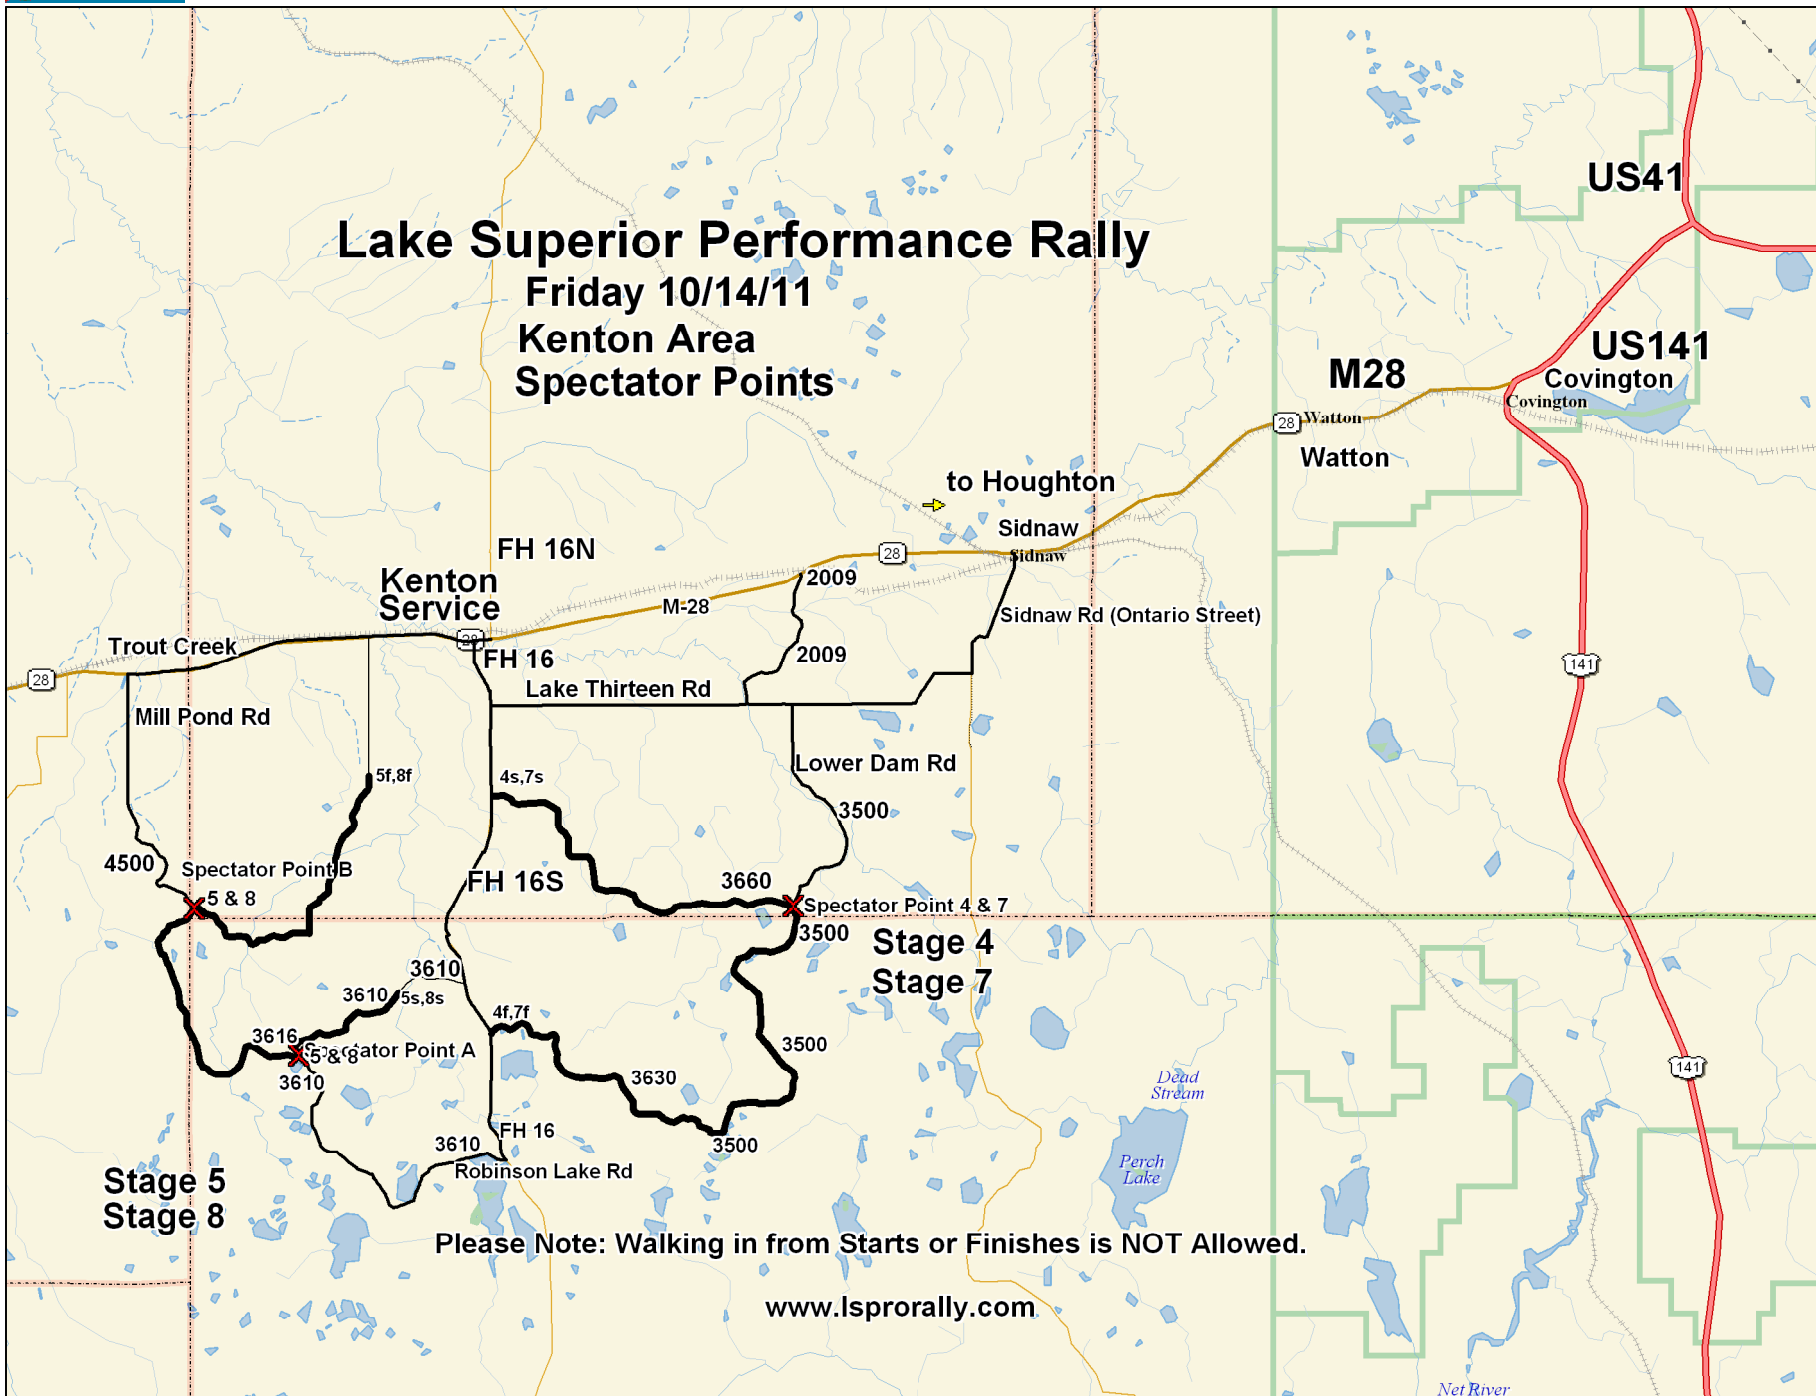

# Lake Superior Performance Rally

## Friday 10/14/11

### Kenton Area Spectator Points

Trout Creek  
Mill Pond Rd

Kenton Service

to Houghton

M28

US41

US141

Covington

Robinson Lake Rd

Spectator Point B

Spectator Point 4 & 7

Spectator Point A

Stage 4  
Stage 7

Stage 5  
Stage 8

Please Note: Walking in from Starts or Finishes is NOT Allowed.

[www.lsprorally.com](http://www.lsprorally.com)